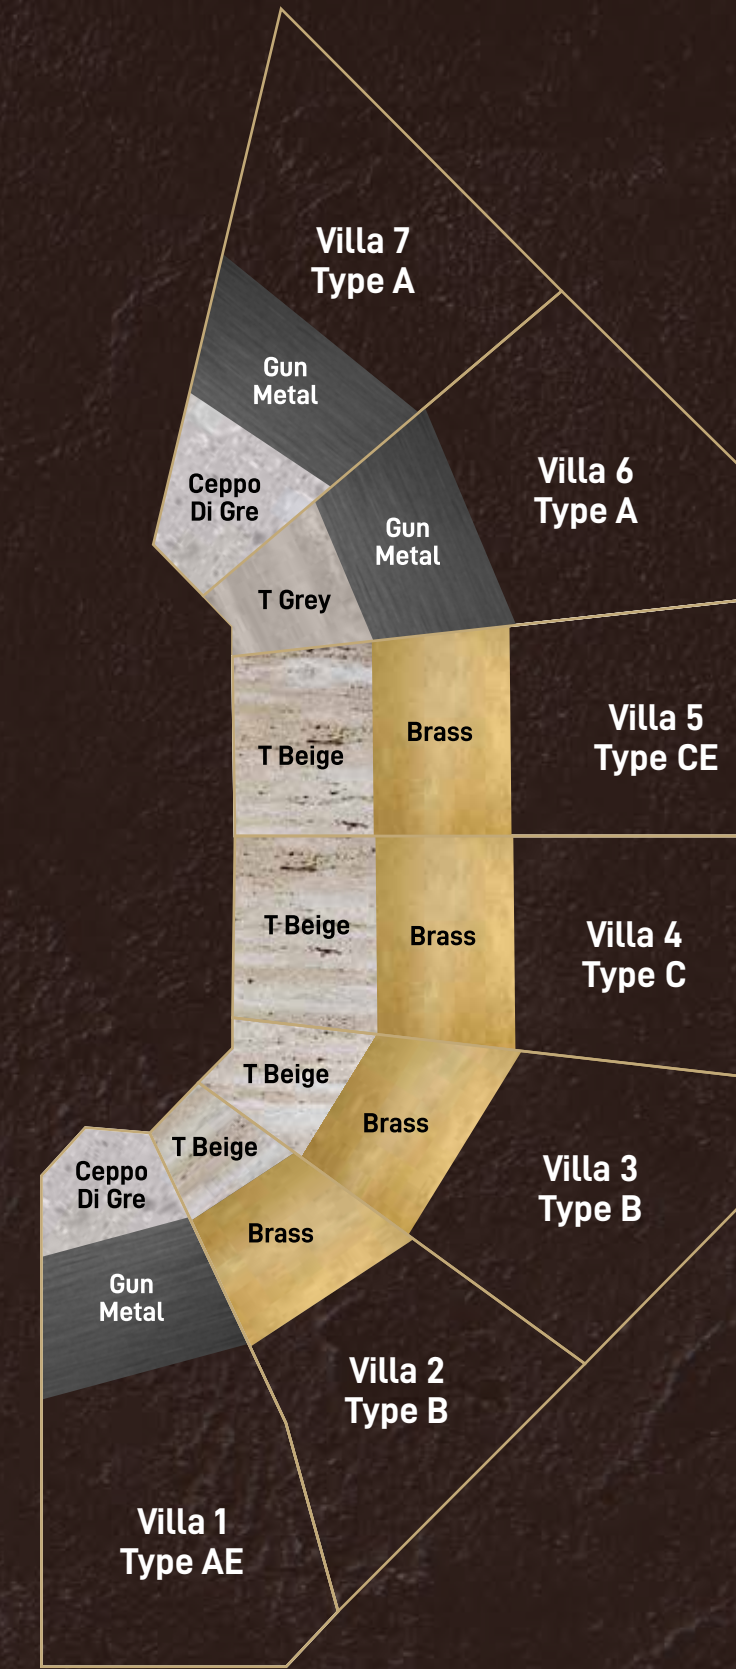

CLUSTER & FLOOR PLANS