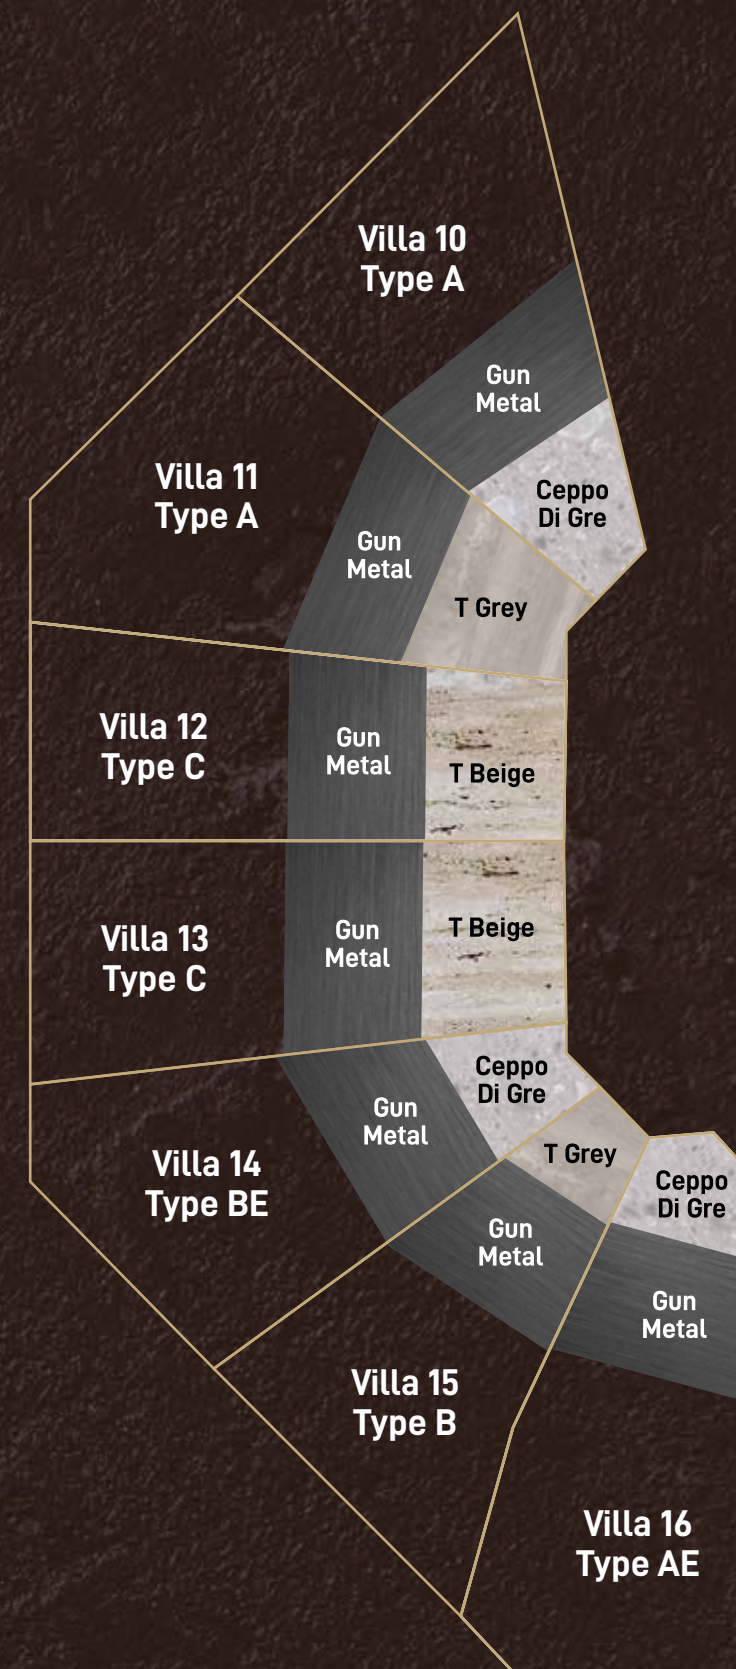

CLUSTER & FLOOR PLANS